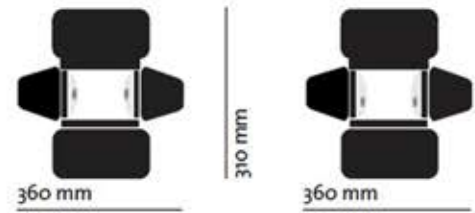

### Ordering Codes

RC 110 - Cosmobroad 1000 W with barndoor and safety mesh

RC 110A - Cosmobroad 1000 W with asymmetric reflector, barndoor and safety mesh

- Die-cast magnesium and fiberglass housing
- High-temperature coating (die-cast parts only)
- Sanded and treated aluminium reflector
- Aluminium yoke mounting with 16 mm (5/8") socket
- 100 % pure silver lamp contacts
- 3.5 m VDE fire resistant silicone cable, 3 x 1.5 mm<sup>2</sup> section
- In-line 10 A switch protected by high impact-proof-housing
- Supply voltage 230 – 240 V
- Lamp base R7s
- Colour temperature 3200 K
- IP 20
- CE compliant
- Weight 2.3 kg
- Packing dimensions 270 mm x 210 mm x 170 mm