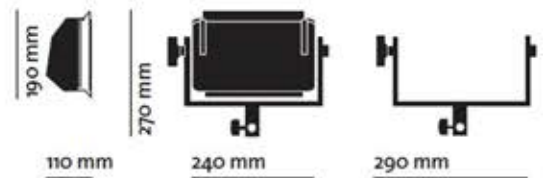

### Ordering Codes

RC 110 - Cosmobroad 1000 W with barndoor and safety mesh

RC 110A - Cosmobroad 1000 W with asymmetric reflector, barndoor and safety mesh

- Die-cast magnesium and fiberglass housing
- High-temperature coating (die-cast parts only)
- Sanded and treated aluminium reflector
- Aluminium yoke mounting with 16 mm (5/8") socket
- 100 % pure silver lamp contacts
- 3.5 m VDE fire resistant silicone cable, 3 x 1.5 mm<sup>2</sup> section
- In-line 10 A switch protected by high impact-proof-housing
- Supply voltage 230 – 240 V
- Lamp base R7s
- Colour temperature 3200 K
- IP 20
- CE compliant
- Weight 2.3 kg
- Packing dimensions 270 mm x 210 mm x 170 mm