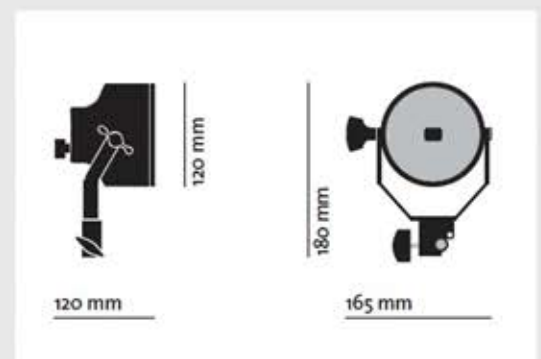

Technical Drawings

Technical specifications and data are provided for guidance only. Due to improvement in technology and/or in products, all product, specs and data are subject to change without notice. COSMOLIGHT accepts no liability for any errors, inaccuracies or incompleteness contained herein.