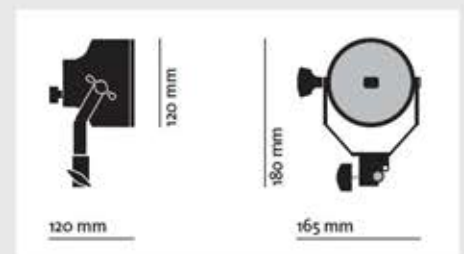

RC 1651
Accessory
holder 80 g

RC 1654
Dichroic filter 45
g

RC 1655
Diffusion glass
45 g

RC 211B
Aluminium
stand, 3 risers,
78/240 cm, 16
mm spigot,
black, 5 kg load

Bulbs
(supplied free of
charge)

RK-3U
Hard case

Technical Drawings

Technical specifications and data are provided for guidance only. Due to improvement in technology and/or in products, all product, specs and data are subject to change without notice. COSMOLIGHT accepts no liability for any errors, inaccuracies or incompleteness contained herein.