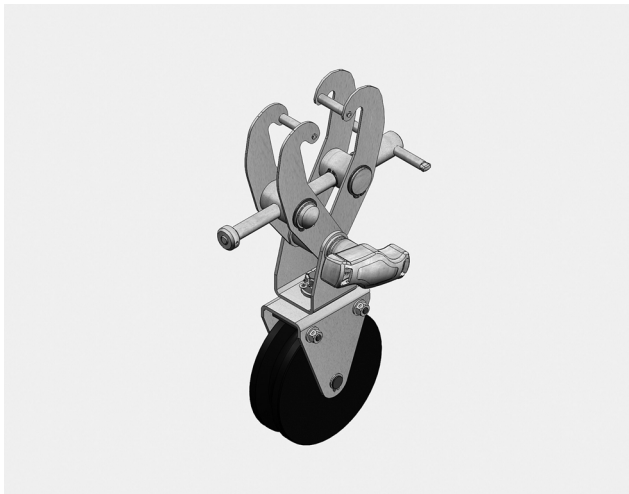

**C339SP**

60

80

80  
100

Grab clamp with spinning pulley

Fitted with a 100 mm diameter pulley to offer a quick and robust hanging point for TV and theatre scenery.

material: body: steel  
part: black nylon

finish: tropicalized

weight: 1,65 kg  
3,63 lb

volume: 0,006 cu m  
0,209 cu ft

max. load: 150 kg  
330 lb

weight: 1,80 kg  
3,96 lb

scale 1:7,5

**APPLICATIONS**

Metric measurements should be taken as reference. Imperial values have been calculated from metric and rounded to nearest 1/32 inch.   
IMPORTANT: installation must be carried out by qualified personnel and in accordance with the safety regulations of the country/region of installation.