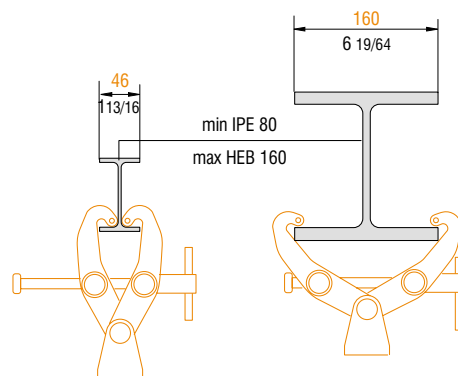

**C339SP**

60

80

80  
100

Grab clamp with spinning pulley

Fitted with a 100 mm diameter pulley to offer a quick and robust hanging point for TV and theatre scenery.

material: body: steel  
part: black nylon

finish: tropicalized

weight: 1,65 kg  
3,63 lb

volume: 0,006 cu m  
0,209 cu ft

max. load: 150 kg  
330 lb

weight: 1,80 kg  
3,96 lb

scale 1:7,5

**APPLICATIONS**

Metric measurements should be taken as reference. Imperial values have been calculated from metric and rounded to nearest 1/32 inch.   
IMPORTANT: installation must be carried out by qualified personnel and in accordance with the safety regulations of the country/region of installation.