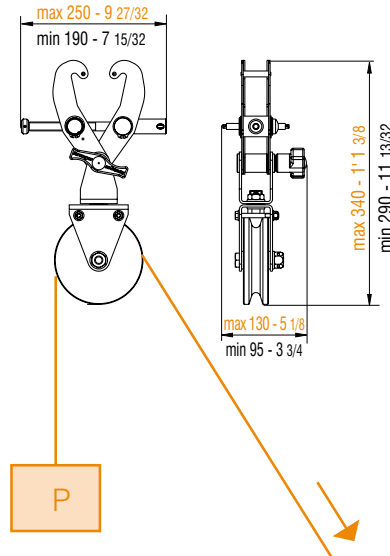

**C339SP**

60

80

80  
100

Grab clamp with spinning pulley

Fitted with a 100 mm diameter pulley to offer a quick and robust hanging point for TV and theatre scenery.

material: body: steel  
part: black nylon

finish: tropicalized

weight: 1,65 kg  
3,63 lb

volume: 0,006 cu m  
0,209 cu ft

max. load: 150 kg  
330 lb

weight: 1,80 kg  
3,96 lb

scale 1:7,5

**APPLICATIONS**

Metric measurements should be taken as reference. Imperial values have been calculated from metric and rounded to nearest 1/32 inch.   
IMPORTANT: installation must be carried out by qualified personnel and in accordance with the safety regulations of the country/region of installation.