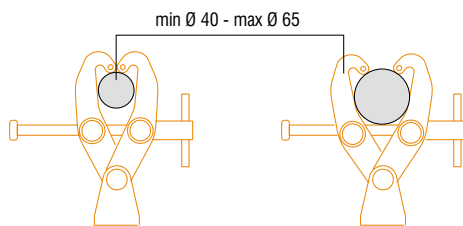

**C339SP**

60

80

80  
100

Grab clamp with spinning pulley

Fitted with a 100 mm diameter pulley to offer a quick and robust hanging point for TV and theatre scenery.

material: body: steel  
part: black nylon

finish: tropicalized

weight: 1,65 kg  
3,63 lb

volume: 0,006 cu m  
0,209 cu ft

max. load: 150 kg  
330 lb

weight: 1,80 kg  
3,96 lb

scale 1:7,5

**APPLICATIONS**

Metric measurements should be taken as reference. Imperial values have been calculated from metric and rounded to nearest 1/32 inch.   
IMPORTANT: installation must be carried out by qualified personnel and in accordance with the safety regulations of the country/region of installation.