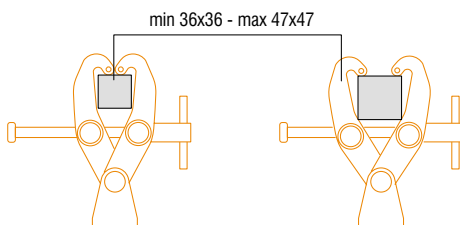

**C339SP**

60

80

80  
100

Grab clamp with spinning pulley

Fitted with a 100 mm diameter pulley to offer a quick and robust hanging point for TV and theatre scenery.

material: body: steel  
part: black nylon

finish: tropicalized

weight: 1,65 kg  
3,63 lb

volume: 0,006 cu m  
0,209 cu ft

max. load: 150 kg  
330 lb

weight: 1,80 kg  
3,96 lb

scale 1:7,5

**APPLICATIONS**

Metric measurements should be taken as reference. Imperial values have been calculated from metric and rounded to nearest 1/32 inch.   
IMPORTANT: installation must be carried out by qualified personnel and in accordance with the safety regulations of the country/region of installation.