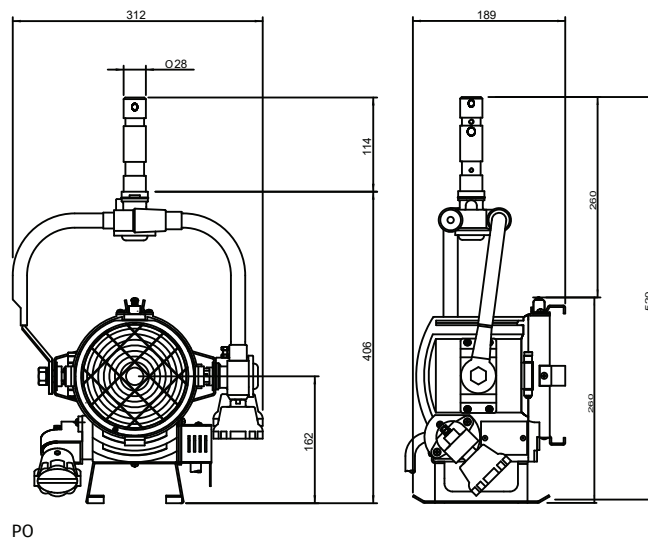

Accessory Fitting

Steel accessory support brackets with manual pull and twist spring loaded top bracket, designed for very quick one hand opening/closing and easy accessory fitting and removal

Barndoor diameter	169 mm
Colour frame/ scrim diameter	170 mm
Filter cut size diameter	160 mm
Lamp holder	GY9.5
Safety mesh	Stainless steel safety mesh 25x25 mm
IP rating	IP 20
Max operating ambient temperature	45°

Mechanical Data

Finish	High-quality epoxy powder coating Special extra high-temperature treatment in critical areas External textured low gloss finish
MO mounting	Manual U-shaped stirrup with 16 mm (5/8") socket
PO mounting	Pole operated U-shaped stirrup, pan & tilt clutch gear mechanism for manual override, 28 mm (1 1/8") spigot

Electrical

MO Version

On/Off in-line switch 8A / 250V, 4m bare ended cable, 3x1.5 mm² section cable
Plugs and cables upon request

PO version

On/Off head mounted toggle switch 8A / 250V, 2m bare ended cable, 3x1.5 mm² section cable
Plugs and cables upon request

Dimension

Weight (head stirrup)	4.0 kg manual version 5.3 kg pole op. version
Packed volume	330 mm x 230mm x 550 mm

Technical specifications and data are provided for guidance only. Due to improvement in technology and/or in products, all product, specs and data are subject to change without notice. COSMOLIGHT accepts no liability for any errors, inaccuracies or incompleteness contained herein.