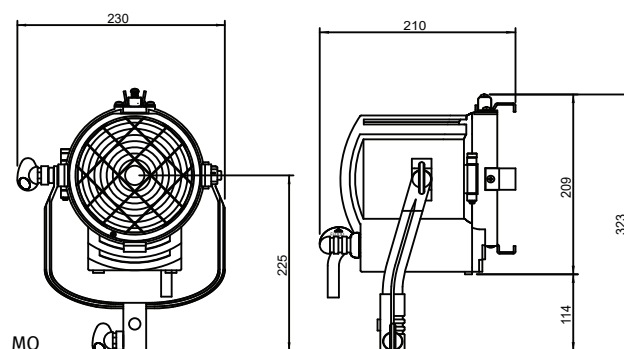

Accessory Fitting

Steel accessory support brackets with manual pull and twist spring loaded top bracket, designed for very quick one hand opening/closing and easy accessory fitting and removal

Barndoor diameter	169 mm
Colour frame/ scrim diameter	170 mm
Filter cut size diameter	160 mm
Lamp holder	GY9.5
Safety mesh	Stainless steel safety mesh 25x25 mm
IP rating	IP 20
Max operating ambient temperature	45°

Mechanical Data

Finish	High-quality epoxy powder coating Special extra high-temperature treatment in critical areas External textured low gloss finish
MO mounting	Manual U-shaped stirrup with 16 mm (5/8") socket
PO mounting	Pole operated U-shaped stirrup, pan & tilt clutch gear mechanism for manual override, 28 mm (1 1/8") spigot

Electrical

MO Version

On/Off in-line switch 8A / 250V, 4m bare ended cable, 3x1.5 mm² section cable
Plugs and cables upon request

PO version

On/Off head mounted toggle switch 8A / 250V, 2m bare ended cable, 3x1.5 mm² section cable
Plugs and cables upon request

Dimension

Weight (head stirrup)	4.0 kg manual version 5.3 kg pole op. version
Packed volume	330 mm x 230mm x 550 mm

Technical specifications and data are provided for guidance only. Due to improvement in technology and/or in products, all product, specs and data are subject to change without notice. COSMOLIGHT accepts no liability for any errors, inaccuracies or incompleteness contained herein.