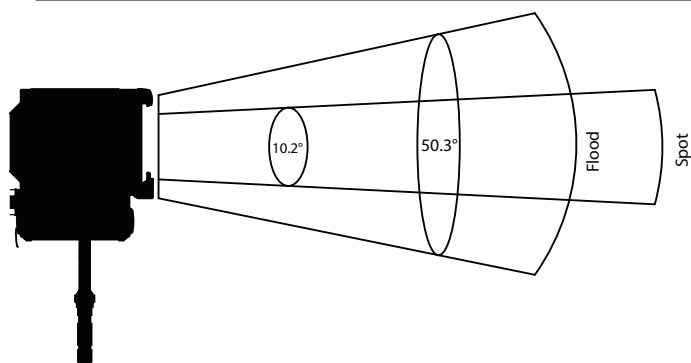

Dimension

Weight (head stirrup)	4.0 kg manual version 5.3 kg pole op. version
Packed volume	330 mm x 230mm x 550 mm

Technical specifications and data are provided for guidance only. Due to improvement in technology and/or in products, all product, specs and data are subject to change without notice. COSMOLIGHT accepts no liability for any errors, inaccuracies or incompleteness contained herein.

Throw (m)	1	3	5	10
Lux	70,200	7,800	2,808	702
Beam ϕ (m)	0.18	0.53	0.9	1.8

Flood (50.3°)

Throw (m)	1	3	5	10
Lux	12,100	1,344	484	121
Beam ϕ (m)	0.9	2.8	4.7	9.4

Typical performance based on CP89

Lamp Data

Lamp code	CP89 650W 240V
Base	GY9.5
Lumens	17,000 13,500
Correlated colour temperature	3200K