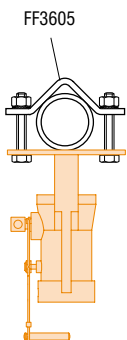

### Female mounting point 1 1/8"

Use clamps FF3601 for mounting onto IFF rails or FF3605 for pipes

material main body: aluminium  
part: steel

finish: grey powder coating with orange peel finish RAL 7016

weight: 0,750 kg  
1,654 lb

volume: 0,0020 cu m  
0,0706 cu ft

max. load: 80 kg  
176 lb

weight: 0,79 kg  
1,741 lb

scale 1:5

### APPLICATIONS

Metric measurements should be taken as reference. Imperial values have been calculated from metric and rounded to nearest 1/32 inch. **IMPORTANT:** installation must be carried out by qualified personnel and in accordance with the safety regulations of the country/region of installation.