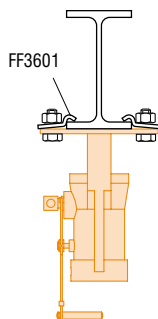

### Female mounting point 1 1/8"

Use clamps FF3601 for mounting onto IFF rails or FF3605 for pipes

material main body: aluminium  
part: steel

finish: grey powder coating with orange peel finish RAL 7016

weight: 0,750 kg  
1,654 lb

volume: 0,0020 cu m  
0,0706 cu ft

max. load: 80 kg  
176 lb

weight: 0,79 kg  
1,741 lb

scale 1:5

### APPLICATIONS

Metric measurements should be taken as reference. Imperial values have been calculated from metric and rounded to nearest 1/32 inch. **IMPORTANT:** installation must be carried out by qualified personnel and in accordance with the safety regulations of the country/region of installation.