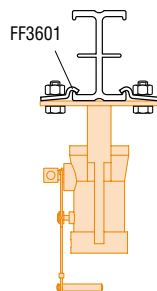

### Female mounting point 1 1/8"

Use clamps FF3601 for mounting onto IFF rails or FF3605 for pipes

material main body: aluminium  
part: steel

finish: grey powder coating with orange peel finish RAL 7016

weight: 0,750 kg  
1,654 lb

volume: 0,0020 cu m  
0,0706 cu ft

max. load: 80 kg  
176 lb

weight: 0,79 kg  
1,741 lb

scale 1:5

### APPLICATIONS

Metric measurements should be taken as reference. Imperial values have been calculated from metric and rounded to nearest 1/32 inch. **IMPORTANT:** installation must be carried out by qualified personnel and in accordance with the safety regulations of the country/region of installation.