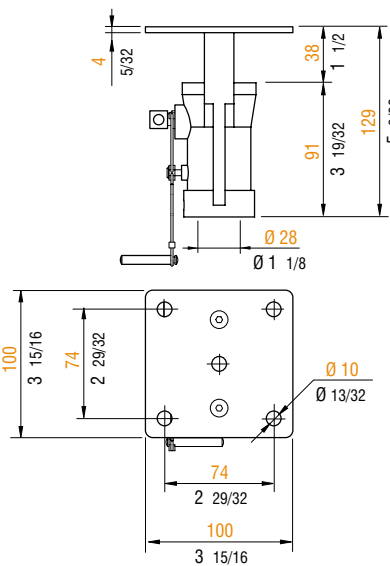

### Female mounting point 1 1/8"

Use clamps FF3601 for mounting onto IFF rails or FF3605 for pipes

material main body: aluminium  
part: steel

finish: grey powder coating with orange peel finish RAL 7016

weight: 0,750 kg  
1,654 lb

volume: 0,0020 cu m  
0,0706 cu ft

max. load: 80 kg  
176 lb

weight: 0,79 kg  
1,741 lb

scale 1:5

### APPLICATIONS

Metric measurements should be taken as reference. Imperial values have been calculated from metric and rounded to nearest 1/32 inch. **IMPORTANT:** installation must be carried out by qualified personnel and in accordance with the safety regulations of the country/region of installation.