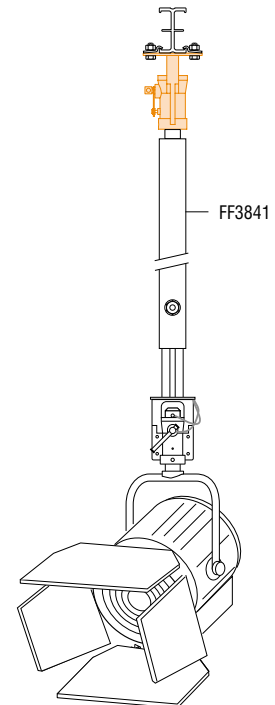

### Female mounting point 1 1/8"

Use clamps FF3601 for mounting onto IFF rails or FF3605 for pipes

material main body: aluminium  
part: steel

finish: grey powder coating with orange peel finish RAL 7016

weight: 0,750 kg  
1,654 lb

volume: 0,0020 cu m  
0,0706 cu ft

max. load: 80 kg  
176 lb

weight: 0,79 kg  
1,741 lb

scale 1:5

### APPLICATIONS

Metric measurements should be taken as reference. Imperial values have been calculated from metric and rounded to nearest 1/32 inch. **IMPORTANT:** installation must be carried out by qualified personnel and in accordance with the safety regulations of the country/region of installation.