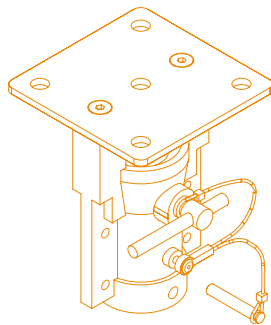

### Female mounting point 1 1/8"

Use clamps FF3601 for mounting onto IFF rails or FF3605 for pipes

material main body: aluminium  
part: steel

finish: grey powder coating with orange peel finish RAL 7016

weight: 0,750 kg  
1,654 lb

volume: 0,0020 cu m  
0,0706 cu ft

max. load: 80 kg  
176 lb

weight: 0,79 kg  
1,741 lb

scale 1:5

### APPLICATIONS

Metric measurements should be taken as reference. Imperial values have been calculated from metric and rounded to nearest 1/32 inch. **IMPORTANT:** installation must be carried out by qualified personnel and in accordance with the safety regulations of the country/region of installation.