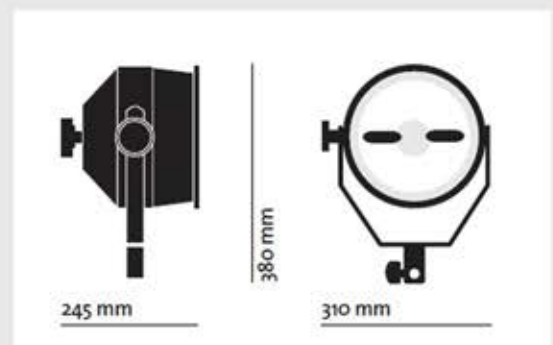

Technical Drawings

RC 204
Dichroic filter 510
g

RC 207
Scrim set (4
pieces) 270 g

Technical specifications and data are provided for guidance only. Due to improvement in technology and/or in products, all product, specs and data are subject to change without notice. COSMOLIGHT accepts no liability for any errors, inaccuracies or incompleteness contained herein.