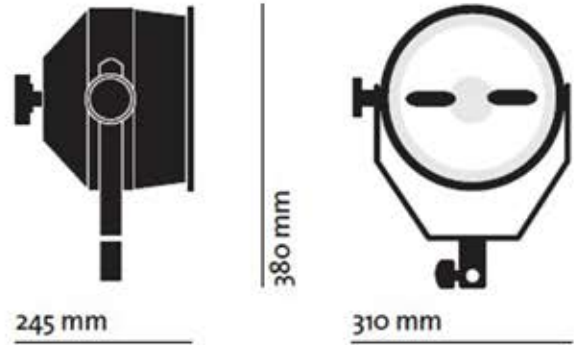

Suitable for any lighting requirement such as effect light, key light and fill light.

Main Features

- Steel housing, very strong and lightweight material
- Thanks to its special design and treatments, the hammered aluminium reflector offers an extremely powerful and bright light output for an exceptional even illumination
- Smooth and accurate focusing mechanism for beam variation to ensure precise light delivery
- Silicone cable for high flexibility and to avoid fire risk
- Top quality switch with a very high number of on/off cycles
- All main mechanical components are stainless steel
- The ergonomic knob to fix the tilt position is shaped to ensure ideal handling to quickly and effortlessly fix the tilt position
- Complete set of accessories available to create effects and control the light
- Also available as a (2) head kit
- **Designed and manufactured in ITALY**

Ordering Codes

RC 200 - Cosmobeam 2000 W with yoke

- Steel housing
- High-temperature coating
- Sanded and treated hammered aluminium reflector
- Spot/flood focusing via a rear knob
- Aluminium yoke mounting with 16 mm (5/8") socket
- 4.2 m VDE fire resistant silicone cable, 3 x 2.5 mm² section
- In-line 20 A switch protected by high-impact-proof housing
- Supply voltage 230 –240 V
- Lamp base RX7s
- Colour temperature 3200 K
- IP 20
- CE compliant
- Weight 3.3 kg
- Packing dimensions 310 mm x 320 mm x 330 mm

Photometrics

SPOT (29°)

Distance (m)	3	4	5	7	9
Lux	7800	4388	2808	1433	867
Beam Ø (m)	1.6	2.1	2.6	3.6	4.7

FLOOD (52°)

Distance (m)	3	4	5	7	9
Lux	4010	2256	1444	737	446
Beam Ø (m)	2.9	3.9	4.9	6.8	8.8

Typical performance based on FEX P2/27 2000 W 230 V