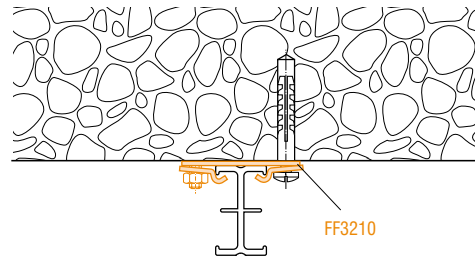

FF3210

FF 60

Ceiling bracket

Bracket to attach rails directly to the ceiling.
Hardware to install the bracket to the ceiling is not included.
Maximum load depends on mounting conditions.

material: aluminium

finish: grey powder coating with "orange peel" finish RAL 7016

weight: 0,208 kg
0,458 lb

volume: 0,0004 cu m
0,0141 cu ft

max. load: 100 kg
220 lb

weight: 0,208 kg
0,458 lb

4

scale 1:3

APPLICATIONS

INSTALLATION

1 - PREASSEMBLY ONTO THE RAILS

2 - MOUNTING TO THE CEILING

Metric measurements should be taken as reference. Imperial values have been calculated from metric and rounded to nearest 1/32 inch. IMPORTANT: installation must be carried out by qualified personnel and in accordance with the safety regulations of the country/region of installation.