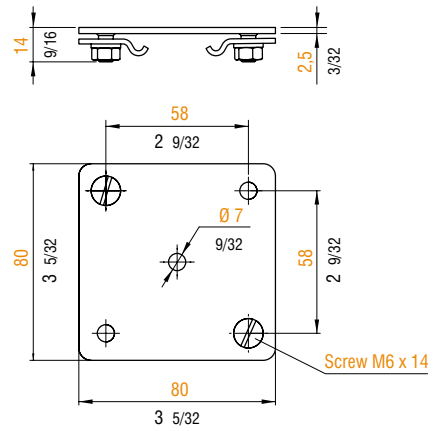

finish: grey powder coating with "orange peel" finish RAL 7016

weight: 0,208 kg
0,458 lb

volume: 0,0004 cu m
0,0141 cu ft

max. load: 100 kg
220 lb

weight: 0,208 kg
0,458 lb

4

scale 1:3

APPLICATIONS

INSTALLATION

1 - PREASSEMBLY ONTO THE RAILS

2 - MOUNTING TO THE CEILING

Metric measurements should be taken as reference. Imperial values have been calculated from metric and rounded to nearest 1/32 inch. IMPORTANT: installation must be carried out by qualified personnel and in accordance with the safety regulations of the country/region of installation.