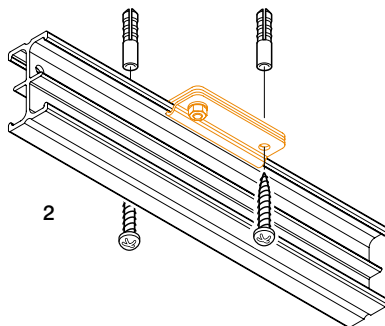

FF3210

FF 60

Ceiling bracket

Bracket to attach rails directly to the ceiling.
Hardware to install the bracket to the ceiling is not included.
Maximum load depends on mounting conditions.

material: aluminium

finish: grey powder coating with "orange peel" finish RAL 7016

weight: 0,208 kg
0,458 lb

volume: 0,0004 cu m
0,0141 cu ft

max. load: 100 kg
220 lb

weight: 0,208 kg
0,458 lb

4

scale 1:3

APPLICATIONS

INSTALLATION

1 - PREASSEMBLY ONTO THE RAILS

2 - MOUNTING TO THE CEILING

Metric measurements should be taken as reference. Imperial values have been calculated from metric and rounded to nearest 1/32 inch. IMPORTANT: installation must be carried out by qualified personnel and in accordance with the safety regulations of the country/region of installation.