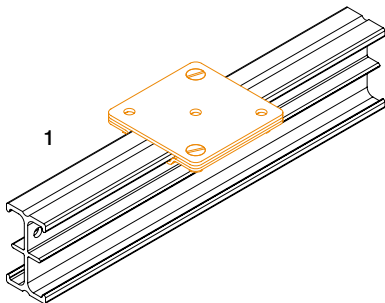

FF3210

FF 60

Ceiling bracket

Bracket to attach rails directly to the ceiling.
Hardware to install the bracket to the ceiling is not included.
Maximum load depends on mounting conditions.

material: aluminium

finish: grey powder coating with "orange peel" finish RAL 7016

weight: 0,208 kg
0,458 lb

volume: 0,0004 cu m
0,0141 cu ft

max. load: 100 kg
220 lb

weight: 0,208 kg
0,458 lb

4

scale 1:3

APPLICATIONS

INSTALLATION

1 - PREASSEMBLY ONTO THE RAILS

2 - MOUNTING TO THE CEILING

Metric measurements should be taken as reference. Imperial values have been calculated from metric and rounded to nearest 1/32 inch. IMPORTANT: installation must be carried out by qualified personnel and in accordance with the safety regulations of the country/region of installation.