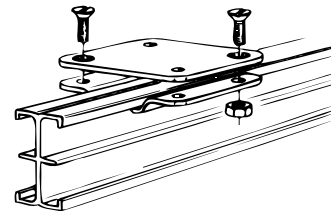

FF3210

FF 60

Ceiling bracket

Bracket to attach rails directly to the ceiling.
Hardware to install the bracket to the ceiling is not included.
Maximum load depends on mounting conditions.

material: aluminium

finish: grey powder coating with "orange peel" finish RAL 7016

weight: 0,208 kg
0,458 lb

volume: 0,0004 cu m
0,0141 cu ft

max. load: 100 kg
220 lb

weight: 0,208 kg
0,458 lb

4

scale 1:3

APPLICATIONS

INSTALLATION

1 - PREASSEMBLY ONTO THE RAILS

2 - MOUNTING TO THE CEILING

Metric measurements should be taken as reference. Imperial values have been calculated from metric and rounded to nearest 1/32 inch. IMPORTANT: installation must be carried out by qualified personnel and in accordance with the safety regulations of the country/region of installation.