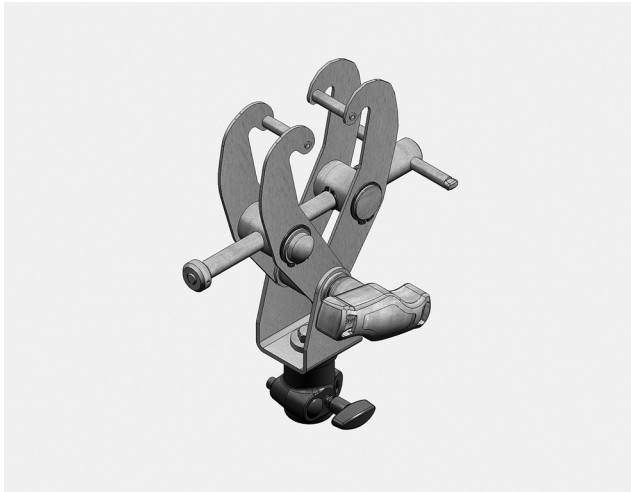

C339BB

I 60

I 80

I 80
100

Grab clamp with 16 mm bushing

Comes with 16 m bushing complete with push button for extra-safe attachment.

material: body : steel
part: aluminium

finish: body: tropicalized
part: black powder smooth RAL 9005

weight: 1,35 kg
2,97 lb

volume: 0,006 cu m
0,237 cu ft

max. load: 50 kg
110 lb

weight: 1,73 kg
3,81 lb

scale 1:7,5

APPLICATIONS