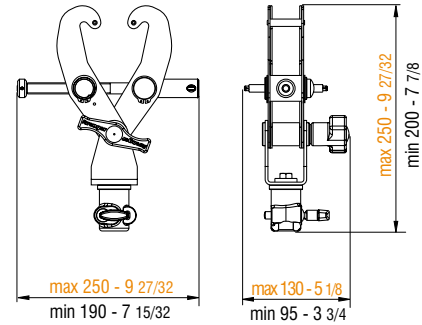

C339BB

I 60

I 80

I 80
100

Grab clamp with 16 mm bushing

Comes with 16 m bushing complete with push button for extra-safe attachment.

material: body : steel
part: aluminium

finish: body: tropicalized
part: black powder smooth RAL 9005

weight: 1,35 kg
2,97 lb

volume: 0,006 cu m
0,237 cu ft

max. load: 50 kg
110 lb

weight: 1,73 kg
3,81 lb

scale 1:7,5

APPLICATIONS