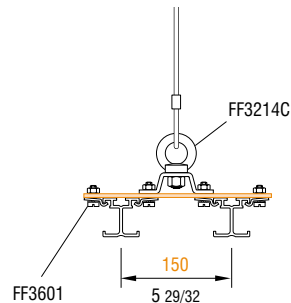

FF3627

Spacer for 2 rails

Holds up to 2 cyclorama rails when combined with extension brackets like FF3620 or FF3616 or FF3214C, etc.

material: steel

finish: grey powder coating with "orange peel" finish RAL 7016

weight: 0,954 kg
2,103 lb

volume: 0,0003 cu m
0,0106 cu ft

max. load: NA

weight: 0,950 kg
2,093 lb

4

APPLICATIONS

Metric measurements should be taken as reference. Imperial values have been calculated from metric and rounded to nearest 1/32 inch.
IMPORTANT: installation must be carried out by qualified personnel and in accordance with the safety regulations of the country/region of installation.