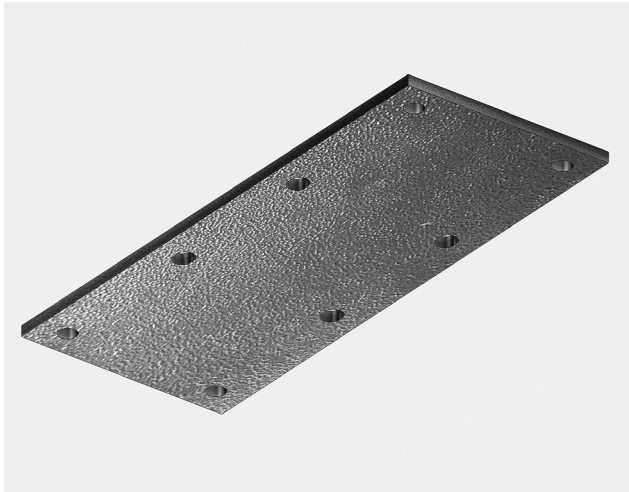

FF3627

Spacer for 2 rails

Holds up to 2 cyclorama rails when combined with extension brackets like FF3620 or FF3616 or FF3214C, etc.

material: steel

finish: grey powder coating with "orange peel" finish RAL 7016

weight: 0,954 kg
2,103 lb

volume: 0,0003 cu m
0,0106 cu ft

max. load: NA

weight: 0,950 kg
2,093 lb

4

APPLICATIONS

Metric measurements should be taken as reference. Imperial values have been calculated from metric and rounded to nearest 1/32 inch.
IMPORTANT: installation must be carried out by qualified personnel and in accordance with the safety regulations of the country/region of installation.