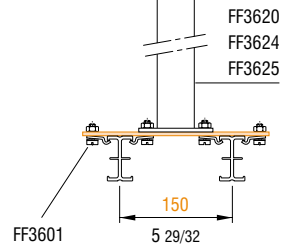

weight: 0,954 kg
2,103 lb

volume: 0,0003 cu m
0,0106 cu ft

max. load: NA

weight: 0,950 kg
2,093 lb

4

APPLICATIONS

Metric measurements should be taken as reference. Imperial values have been calculated from metric and rounded to nearest 1/32 inch.
IMPORTANT: installation must be carried out by qualified personnel and in accordance with the safety regulations of the country/region of installation.