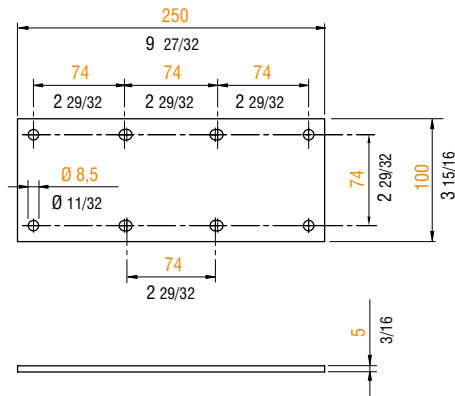

FF3627

Spacer for 2 rails

Holds up to 2 cyclorama rails when combined with extension brackets like FF3620 or FF3616 or FF3214C, etc.

material: steel

finish: grey powder coating with "orange peel" finish RAL 7016

weight: 0,954 kg
2,103 lb

volume: 0,0003 cu m
0,0106 cu ft

max. load: NA

weight: 0,950 kg
2,093 lb

4

APPLICATIONS

Metric measurements should be taken as reference. Imperial values have been calculated from metric and rounded to nearest 1/32 inch.
IMPORTANT: installation must be carried out by qualified personnel and in accordance with the safety regulations of the country/region of installation.