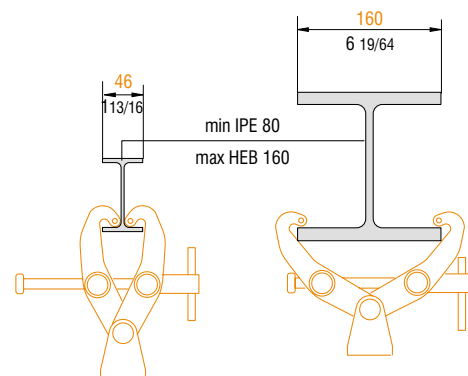

C339LE

I 60

I 80

I 80
I 100

Grab clamp with lifting eye

Complete with standard lifting eye for chain or rope fixture.

material: steel

finish: tropicalized

weight: 1,40 kg
3,08 lb

volume: 0,006 cu m
0,237 cu ft

max. load: 150 kg
330 lb

weight: 1,70 kg
3,75 lb

APPLICATIONS

scale 1:7,5