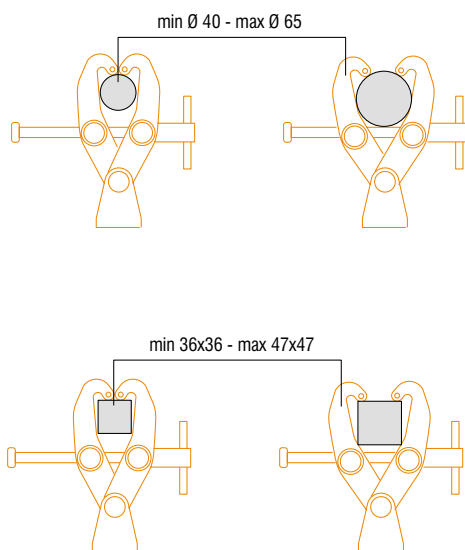

C339LE

I 60

I 80

I 80
I 100

Grab clamp with lifting eye

Complete with standard lifting eye for chain or rope fixture.

material: steel

finish: tropicalized

weight: 1,40 kg
3,08 lb

volume: 0,006 cu m
0,237 cu ft

max. load: 150 kg
330 lb

weight: 1,70 kg
3,75 lb

APPLICATIONS

scale 1:7,5