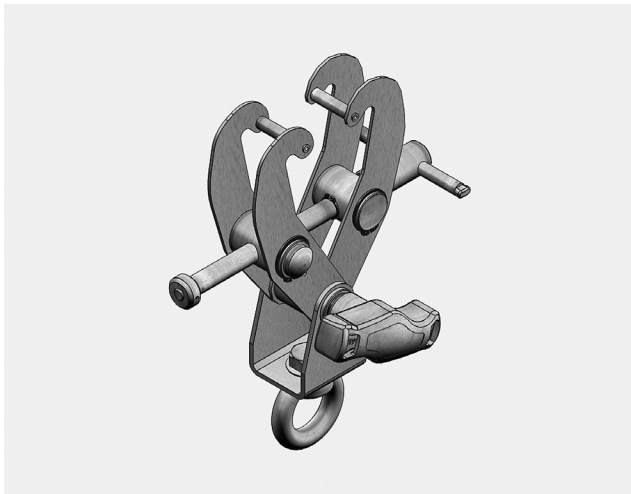

C339LE

I 60

I 80

I 80
I 100

Grab clamp with lifting eye

Complete with standard lifting eye for chain or rope fixture.

material: steel

finish: tropicalized

weight: 1,40 kg
3,08 lb

volume: 0,006 cu m
0,237 cu ft

max. load: 150 kg
330 lb

weight: 1,70 kg
3,75 lb

APPLICATIONS

scale 1:7,5