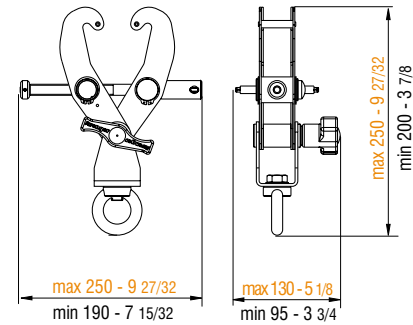

C339LE

I 60

I 80

I 80
I 100

Grab clamp with lifting eye

Complete with standard lifting eye for chain or rope fixture.

material: steel

finish: tropicalized

weight: 1,40 kg
3,08 lb

volume: 0,006 cu m
0,237 cu ft

max. load: 150 kg
330 lb

weight: 1,70 kg
3,75 lb

APPLICATIONS

scale 1:7,5