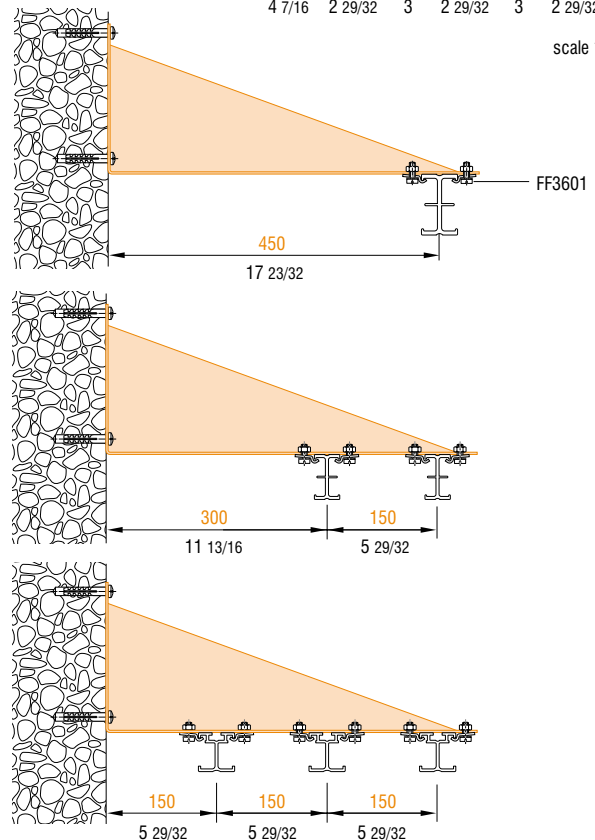

**FF3209V**

Wall bracket for 3 rails

Wall bracket for up to 3 parallel rails.  
Clamps FF3601 not included and have to be ordered separately.  
Hardware to install bracket to the wall is not included.  
Maximum load depends on mounting conditions.

material: steel

finish: grey powder coating with "orange peel" finish RAL 7016

weight: 2,181 kg  
4,808 lb

volume: 0,015 cu m  
0,530 cu ft

max. load: 200 kg  
441 lb

weight: 2,20 kg  
4,85 lb

4

scale 1:10

**APPLICATIONS**

Metric measurements should be taken as reference. Imperial values have been calculated from metric and rounded to nearest 1/32 inch. IMPORTANT: installation must be carried out by qualified personnel and in accordance with the safety regulations of the country/region of installation.