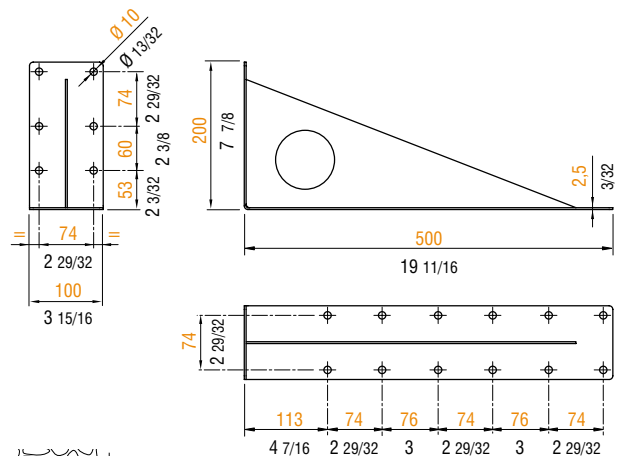

material: steel

finish: grey powder coating with "orange peel" finish RAL 7016

weight: 2,181 kg  
4,808 lb

volume: 0,015 cu m  
0,530 cu ft

max. load: 200 kg  
441 lb

weight: 2,20 kg  
4,85 lb

4

scale 1:10

**APPLICATIONS**

Metric measurements should be taken as reference. Imperial values have been calculated from metric and rounded to nearest 1/32 inch. IMPORTANT: installation must be carried out by qualified personnel and in accordance with the safety regulations of the country/region of installation.