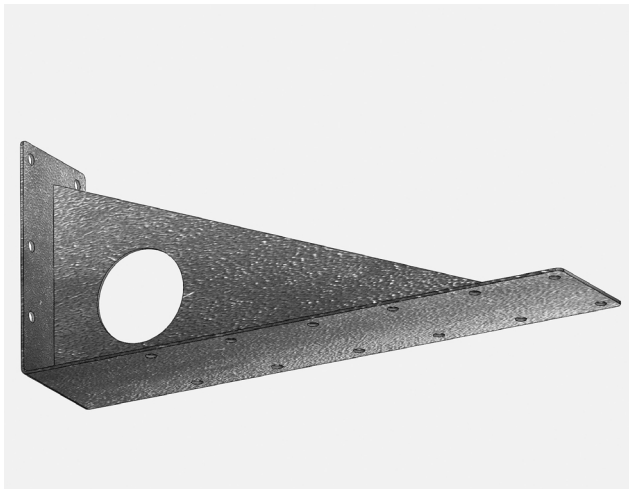

**FF3209V**

Wall bracket for 3 rails

Wall bracket for up to 3 parallel rails.  
Clamps FF3601 not included and have to be ordered separately.  
Hardware to install bracket to the wall is not included.  
Maximum load depends on mounting conditions.

material: steel

finish: grey powder coating with "orange peel" finish RAL 7016

weight: 2,181 kg  
4,808 lb

volume: 0,015 cu m  
0,530 cu ft

max. load: 200 kg  
441 lb

weight: 2,20 kg  
4,85 lb

4

scale 1:10