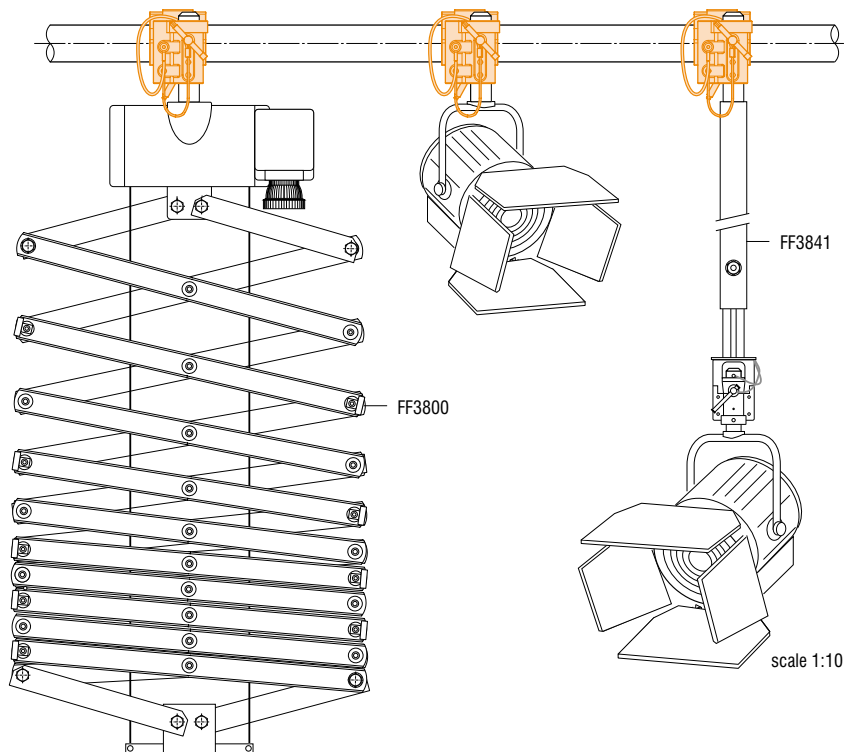

C350

Barrel clamp

Works on diameters from 48 mm to 50 mm
5/8" (16mm) and 1 1/8"(28mm) female attachments.

material: rugged gravity cast aluminium

finish: black powder smooth RAL 9005

weight: 1,00 kg
2,20 lb

volume: 0,004 cu m
0,141 cu ft

max. load: 100/300 kg*
220/660 lb*

weight: 1,11 kg
0,245 lb

* 100 kg - 220 lb on 16 mm attachment
300 kg - 660 lb on 28 mm attachment

11

APPLICATIONS

Metric measurements should be taken as reference. Imperial values have been calculated from metric and rounded to nearest 1/32 inch. 
IMPORTANT: installation must be carried out by qualified personnel and in accordance with the safety regulations of the country/region of installation.