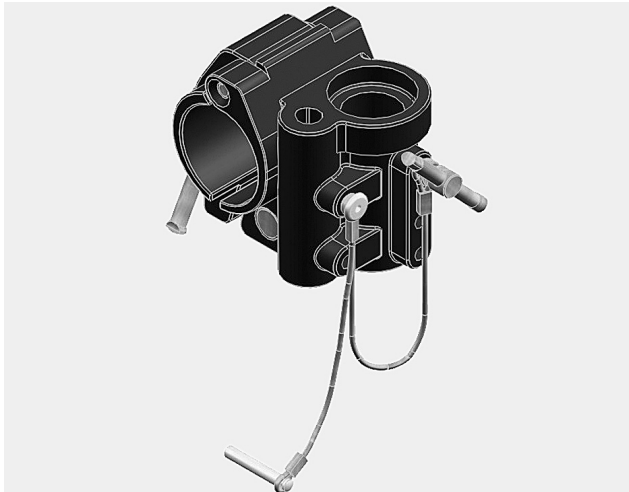

C350

Barrel clamp

Works on diameters from 48 mm to 50 mm
5/8" (16mm) and 1 1/8"(28mm) female attachments.

material: rugged gravity cast aluminium

finish: black powder smooth RAL 9005

weight: 1,00 kg
2,20 lb

volume: 0,004 cu m
0,141 cu ft

max. load: 100/300 kg*
220/660 lb*

weight: 1,11 kg
0,245 lb

* 100 kg - 220 lb on 16 mm attachment
300 kg - 660 lb on 28 mm attachment

11

APPLICATIONS

Metric measurements should be taken as reference. Imperial values have been calculated from metric and rounded to nearest 1/32 inch. 
IMPORTANT: installation must be carried out by qualified personnel and in accordance with the safety regulations of the country/region of installation.