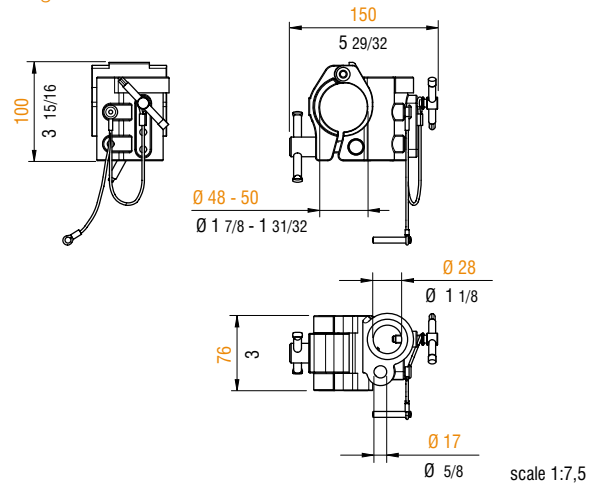

C350

Barrel clamp

Works on diameters from 48 mm to 50 mm
5/8" (16mm) and 1 1/8"(28mm) female attachments.

material: rugged gravity cast aluminium

finish: black powder smooth RAL 9005

weight: 1,00 kg
2,20 lb

volume: 0,004 cu m
0,141 cu ft

max. load: 100/300 kg*
220/660 lb*

weight: 1,11 kg
0,245 lb

* 100 kg - 220 lb on 16 mm attachment
300 kg - 660 lb on 28 mm attachment

11

APPLICATIONS

Metric measurements should be taken as reference. Imperial values have been calculated from metric and rounded to nearest 1/32 inch. 
IMPORTANT: installation must be carried out by qualified personnel and in accordance with the safety regulations of the country/region of installation.